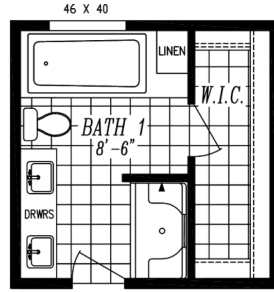

**THE COLUMBIA RIVER
SERIES**

**The Columbia River
2035**

27' x 72'

DIMENSIONS

1,920 sf
LIVING SPACE

4
BEDROOMS

2
BATHROOMS

OVERVIEW

72' Double Wide with
9ft Ceilings

Heritage Home Center
(425) 353-5464
or **Request Firm Quote**
— EMAIL US

01 FLOOR PLAN

1,920 SQ FT · 27' x 72'

OPT. DLX. BATH

OPT. 48 X 72 SHWR
W/ DBL. LAV