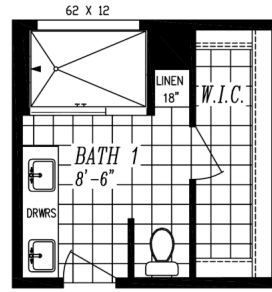

**THE COLUMBIA RIVER
SERIES**

**The Columbia River
2035**

27' x 72'

DIMENSIONS

1,920 sf
LIVING SPACE

4
BEDROOMS

2
BATHROOMS

OVERVIEW

72' Double Wide with
9ft Ceilings

Heritage Home Center
(425) 353-5464
or **Request Firm Quote**
— EMAIL US

01 FLOOR PLAN

1,920 SQ FT · 27' x 72'

OPT. DLX. BATH

OPT. 48 X 72 SHWR
W/ DBL. LAV